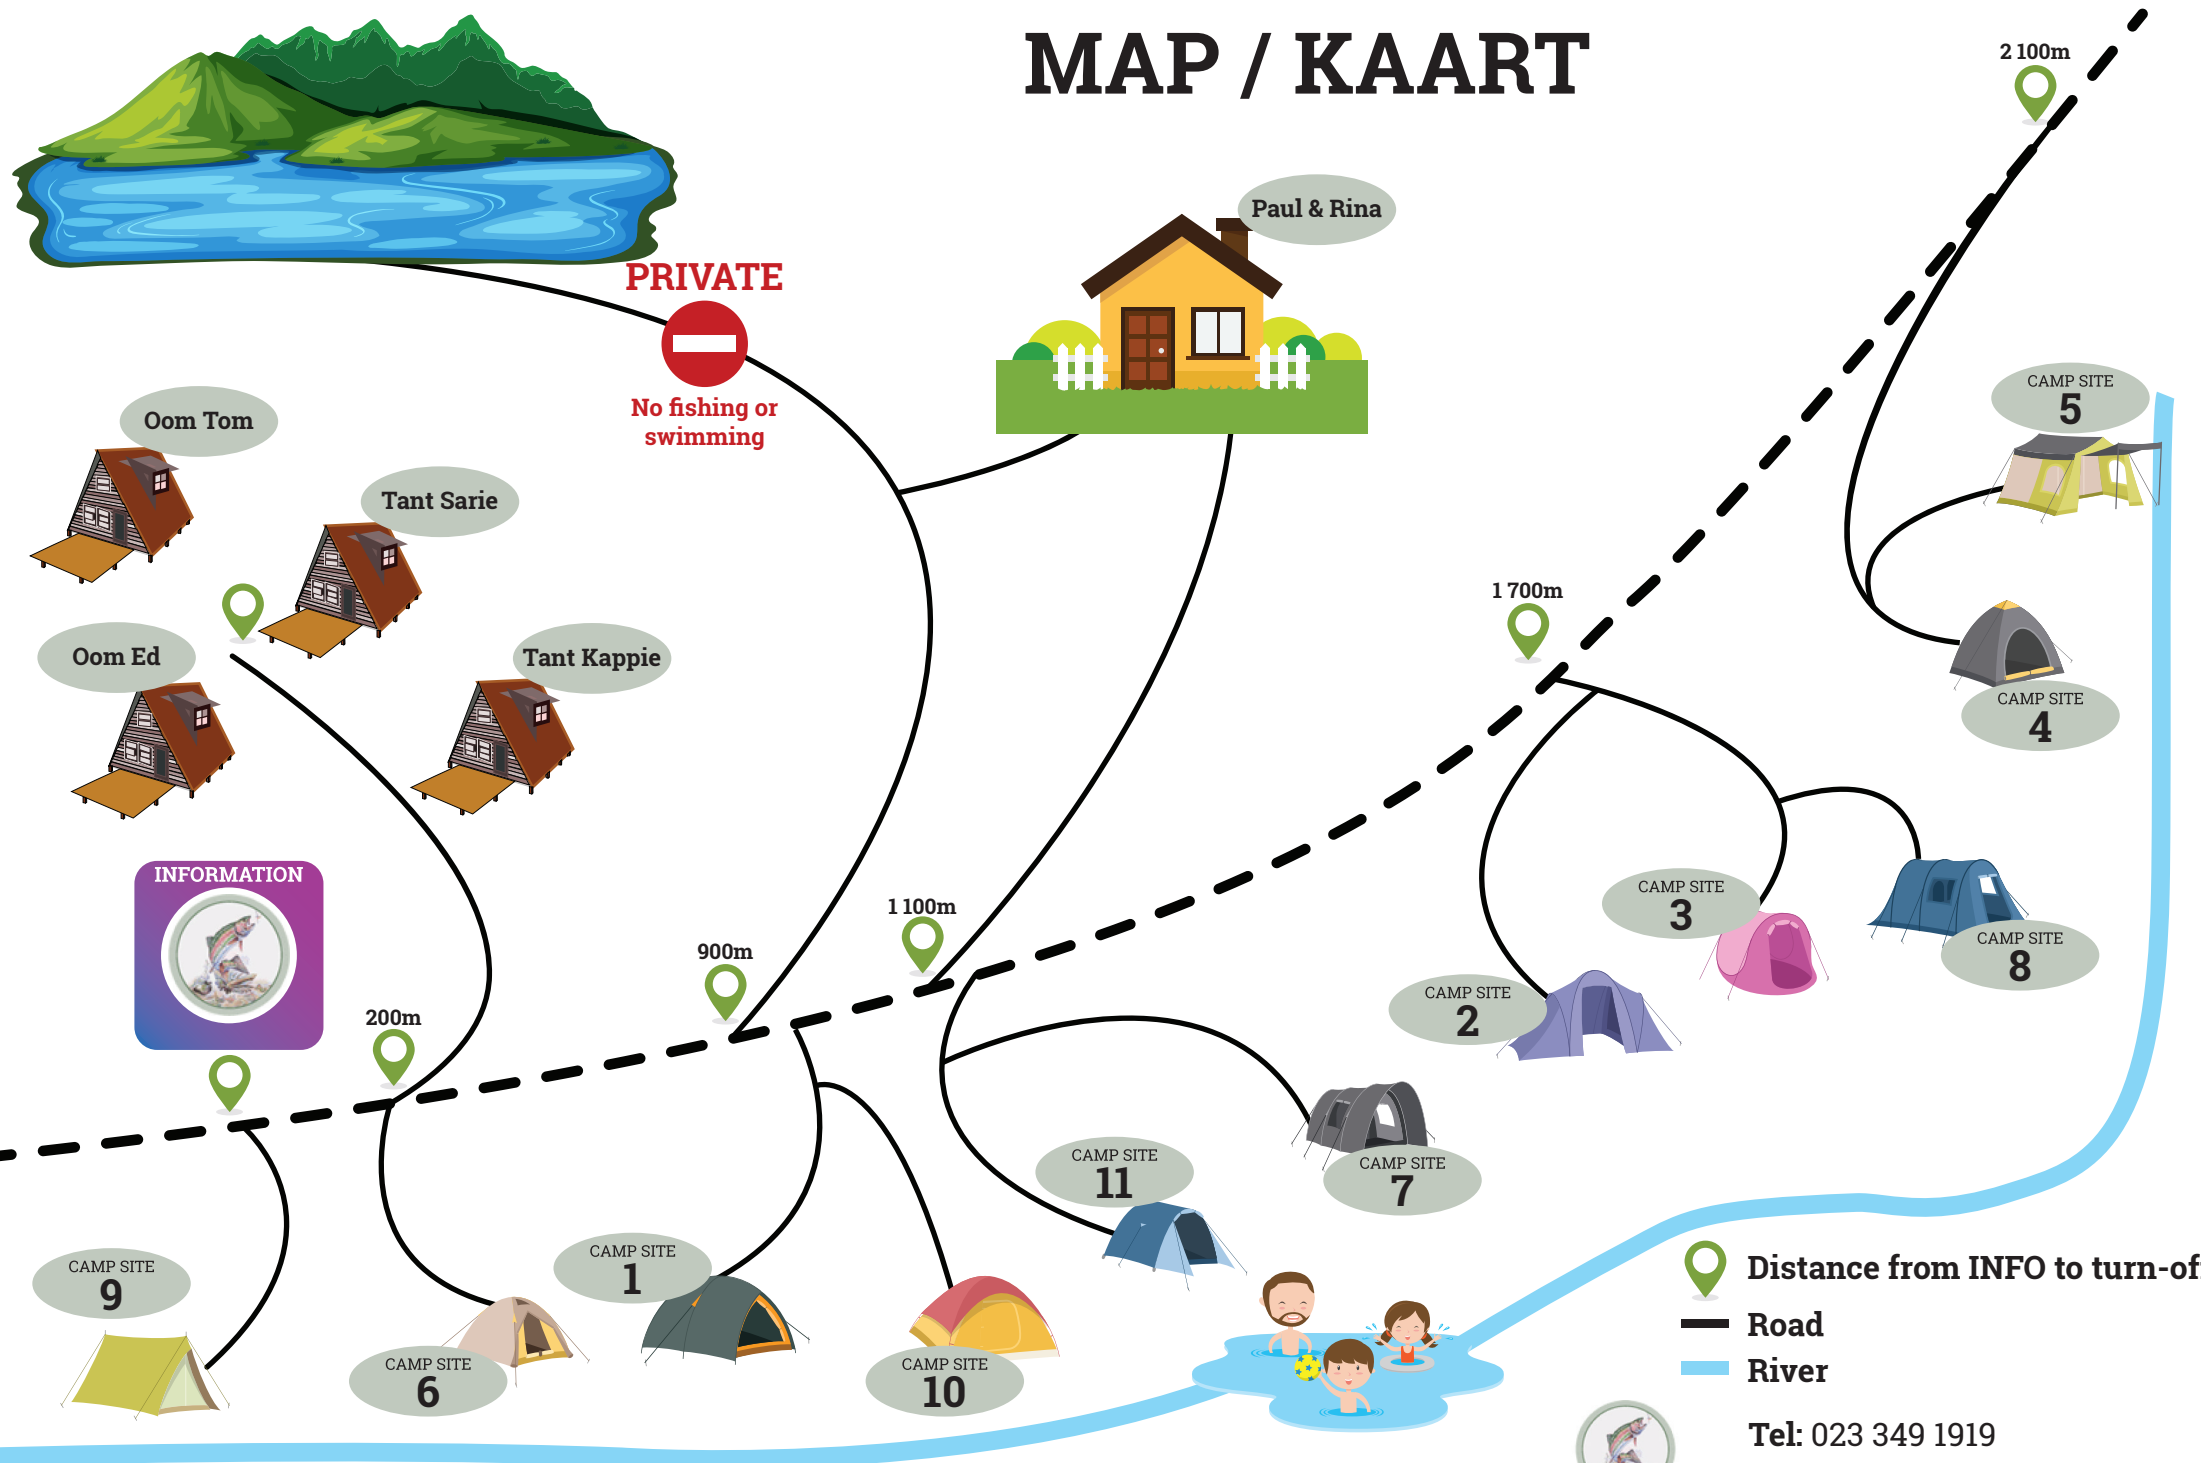

MAP / KAART

- Distance from INFO to turn-off
- Road
- River

DWARSBERG
Trout Hideaway

Tel: 023 349 1919
Email: info@trouthaven.co.za
www.trouthaven.co.za